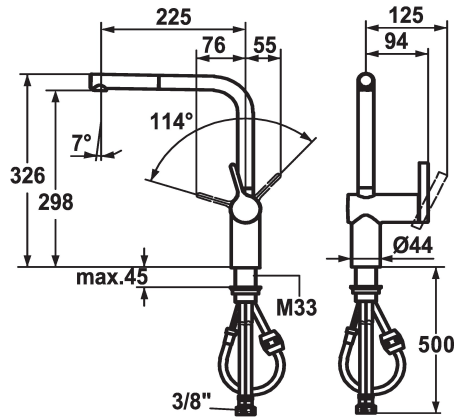

## KWC LIVELLO Lever mixer - Kitchen

Modell-Linie: LIVELLO | 10.231.103.000FL  
Umyvadlové armatury | Hydraulické armatury

### KWC-No.

**122295**  
chromeline, A 225, flexible connection hoses

**122296**  
stainless steel, A 225, flexible connection hoses

- \* Lever mixer
- \* Lever installation only possible on the right side
- Child safety: cold water flow in lever position towards the front
- \* gap between wall and centre of mounting hole min. 60 mm
- \* TouchProtect - anti-scald protection thanks to the "double skin" principle
- \* Pull-out aerator
- Neoperl® Caché®
- up to 600 mm pull-out length
- hose surface to fit faucet surface

### ATT-KWC-FARBCODE

chromeline

stainless steel

- \* Hose guide, swivelling 360°
- \* EasyLock - a pull-out spray that easily slides back into place
- \* OptimalSpace - ample space for washing or working
- \* KWC cartridge M 35 H
- with ceramic discs
- flow rate and temperature continuously variable
- \* Flexible connection hoses 3/8"
- \* Fastening by means of threaded sleeve M33 x 1.5
- \* Mounting hole size ø35 mm

## KWC LIVELLO Lever mixer - Kitchen

Modell-Linie: LIVELLO | 10.231.103.000FL  
Umyvadlové armatury | Hydraulické armatury

Cartridge M 35 H

---

**538327**  
Z.537.582

---

Service key Neoperl © Caché ©, TJ, 18  
mm, green