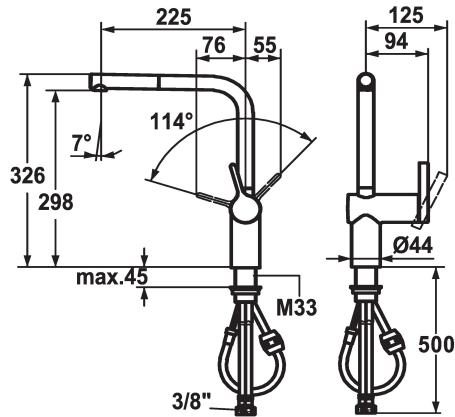

KWC LIVELLO Lever mixer - Kitchen

Modell-Linie: LIVELLO | 10.231.103.000FL
Taps | Manual taps

KWC-No.

122295
chromeline, A 225, flexible connection hoses

122296
stainless steel, A 225, flexible connection hoses

Color code

chrome

stainless steel

- * Lever mixer
- * Lever installation only possible on the right side
- Child safety: cold water flow in lever position towards the front
- * gap between wall and centre of mounting hole min. 60 mm
- * TouchProtect - anti-scald protection thanks to the "double skin" principle
- * Pull-out aerator
 - Neoperl® Caché®
 - up to 600 mm pull-out length
 - hose surface to fit faucet surface

- * Hose guide, swivelling 360°
- * EasyLock - a pull-out spray that easily slides back into place
- * OptimalSpace - ample space for washing or working
- * KWC cartridge M 35 H
 - with ceramic discs
 - flow rate and temperature continuously variable
- * Flexible connection hoses 3/8"
- * Fastening by means of threaded sleeve M33 x 1.5
- * Mounting hole size ø35 mm

Modell-Linie: LIVELLO | 10.231.103.000FL
Taps | Manual taps

Cartridge M 35 H

538327
Z.537.582

Service key Neoperl © Caché ©, TJ, 18 mm, green

634729
CACHETJ
