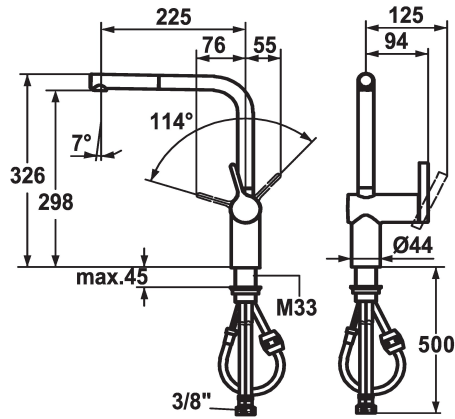

KWC LIVELLO Lever mixer - Kitchen

Modell-Linie: LIVELLO | 10.231.103.000FL
Taps | Manual taps

KWC-No.

122295
chromeline, A 225, flexible connection hoses

122296
stainless steel, A 225, flexible connection hoses

Color code

chromeline

stainless steel

- * Lever mixer
- * Lever installation only possible on the right side
- Child safety: cold water flow in lever position towards the front
- * gap between wall and centre of mounting hole min. 60 mm
- * TouchProtect - anti-scald protection thanks to the "double skin" principle
- * Pull-out aerator
- Neoperl® Caché®
- up to 600 mm pull-out length
- hose surface to fit faucet surface

- * Hose guide, swivelling 360°
- * EasyLock - a pull-out spray that easily slides back into place
- * OptimalSpace - ample space for washing or working
- * KWC cartridge M 35 H
- with ceramic discs
- flow rate and temperature continuously variable
- * Flexible connection hoses 3/8"
- * Fastening by means of threaded sleeve M33 x 1.5
- * Mounting hole size ø35 mm

Technical Data

Flow rate	11 l/min (3 bar)
Connection	Flexible connection hoses
Spout	swivel
Handling	side lever
Kitchenspray	Pull-out aerator
Color code	chromeline
Installation type	Pillar installation
Faucet_typ	Faucet
Design	L-Spout
Dimension Height	326
Acoustic group	2
Projection A	A 225
Energy label	B
Dimension Water outlet	298
material	Brass