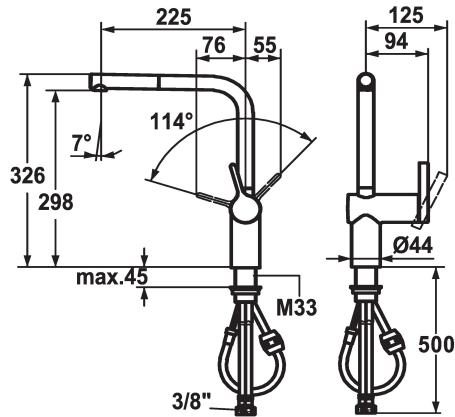

KWC LIVELLO Lever mixer - Kitchen

Modell-Linie: LIVELLO | 10.231.103.000FL
Taps | Manual taps

KWC-No.

122295
chromeline, A 225, flexible connection hoses

122296
stainless steel, A 225, flexible connection hoses

Color code

chromeline

stainless steel

- * Lever mixer
- * Lever installation only possible on the right side
- Child safety: cold water flow in lever position towards the front
- * gap between wall and centre of mounting hole min. 60 mm
- * TouchProtect - anti-scald protection thanks to the "double skin" principle
- * Pull-out aerator
- Neoperl® Caché®
- up to 600 mm pull-out length
- hose surface to fit faucet surface

- * Hose guide, swivelling 360°
- * EasyLock - a pull-out spray that easily slides back into place
- * OptimalSpace - ample space for washing or working
- * KWC cartridge M 35 H
- with ceramic discs
- flow rate and temperature continuously variable
- * Flexible connection hoses 3/8"
- * Fastening by means of threaded sleeve M33 x 1.5
- * Mounting hole size ø35 mm

Technical Data

Flow rate	11 l/min (3 bar)
Connection	Flexible connection hoses
Spout	swivel
Handling	side lever
Kitchenspray	Pull-out aerator
Color code	chromeline
Installation type	Pillar installation
Faucet_typ	Faucet
Design	L-Spout
Measure Height	326
Acoustic group	2
Projection A	A 225
Energy label	B
Dimension Water outlet	298
material	Brass