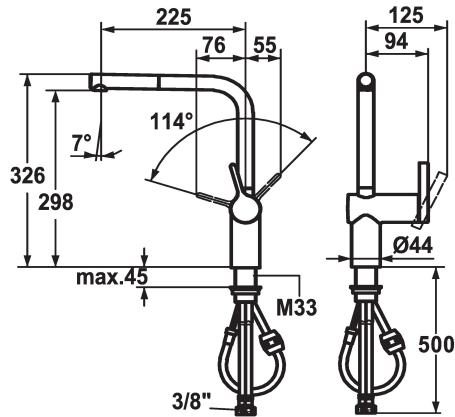

## KWC LIVELLO Lever mixer - Kitchen

Modell-Linie: LIVELLO | 10.231.103.000FL  
Hanat | Käsi käyttöiset hanat

### KWC-No.

**122295**  
chromeline, A 225, flexible connection hoses

**122296**  
stainless steel, A 225, flexible connection hoses

- \* Lever mixer
- \* Lever installation only possible on the right side
- Child safety: cold water flow in lever position towards the front
- \* gap between wall and centre of mounting hole min. 60 mm
- \* TouchProtect - anti-scald protection thanks to the "double skin" principle
- \* Pull-out aerator
- Neoperl® Caché®
- up to 600 mm pull-out length
- hose surface to fit faucet surface

### ATT-KWC-FARBCODE

chromeline

stainless steel

- \* Hose guide, swivelling 360°
- \* EasyLock - a pull-out spray that easily slides back into place
- \* OptimalSpace - ample space for washing or working
- \* KWC cartridge M 35 H
- with ceramic discs
- flow rate and temperature continuously variable
- \* Flexible connection hoses 3/8"
- \* Fastening by means of threaded sleeve M33 x 1.5
- \* Mounting hole size ø35 mm

## KWC LIVELLO Lever mixer - Kitchen

Modell-Linie: LIVELLO | 10.231.103.000FL  
Hanat | Käsi­käyt­toiset hanat

**Cartridge M 35 H**

---

**538327**  
Z.537.582

---

**Service key Neoperl © Caché ©, TJ, 18 mm, green**