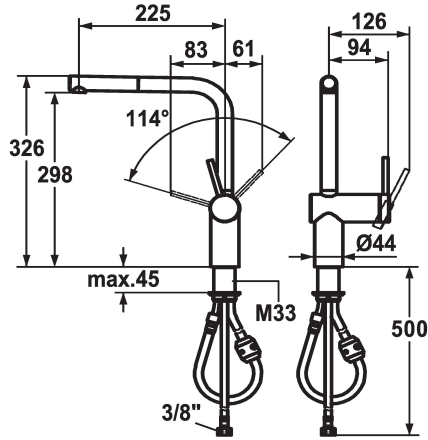

KWC LIVELLO Lever mixer - Kitchen

Modell-Linie: LIVELLO | 10.231.103.700FL
Umyvadlové armatury | Hydraulické armatury

KWC-No.

122295
chromeline, A 225, flexible connection hoses

122296
stainless steel, A 225, flexible connection hoses

- * Lever mixer
- * Lever installation only possible on the right side
- Child safety: cold water flow in lever position towards the front
- * gap between wall and centre of mounting hole min. 65 mm
- * TouchProtect - anti-scald protection thanks to the "double skin" principle
- * Pull-out aerator
- Neoperl® Caché®
- up to 600 mm pull-out length
- hose surface to fit faucet surface

ATT-KWC-FARBCODE

chromeline

stainless steel

- * Hose guide, swivelling 360°
- * EasyLock - a pull-out spray that easily slides back into place
- * OptimalSpace - ample space for washing or working
- * KWC cartridge M 35 H
- with ceramic discs
- flow rate and temperature continuously variable
- * Flexible connection hoses 3/8"
- * Fastening by means of threaded sleeve M33 x 1.5
- * Mounting hole size ø35 mm

11 l/min (3 bar)
Flexible_Anschlussschläuche
schwenkbar
seitenbedient
Auszugauslauf
stainless steel
Standmontage
01
L-Auslauf
326
2
A225
B
298
mosaz

Náhradní díly

KWC LIVELLO Lever mixer - Kitchen

Modell-Linie: LIVELLO | 10.231.103.700FL
Umyvadlové armatury | Hydraulické armatury