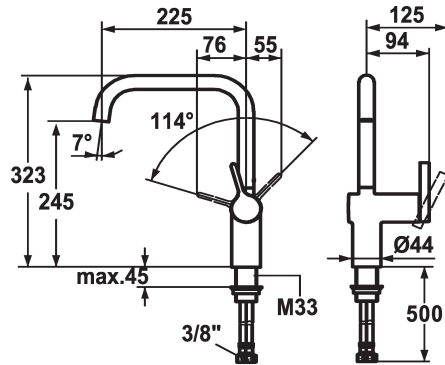

KWC LIVELLO Lever mixer - Kitchen

Modell-Linie: LIVELLO | 10.231.013.000FL
Umyvadlové armatury | Hydraulické armatury

KWC-No.

122297
chromeline, A 225, flexible connection hoses

122298
stainless steel, A 225, flexible connection hoses

- * Lever mixer
- * Lever installation only possible on the right side
- Child safety: cold water flow in lever position towards the front
- * gap between wall and centre of mounting hole min. 60 mm
- * Swivel spout 125°, extensible to 360°
- Neoperl® Caché®
- * OptimalSpace - ample space for washing or working

ATT-KWC-FARBCODE

chromeline

stainless steel

- * KWC cartridge M 35 H
- with ceramic discs
- flow rate and temperature continuously variable
- * Flexible connection hoses 3/8"
- * Fastening by means of threaded sleeve M33 x 1.5
- * Mounting hole size ø35 mm

11 l/min (3 bar)
Flexible_Anschlusschläuche
schwenkbar
seitenbedient
chromeline
Standmontage
01
L-Auslauf
323
2
A225
B
245
mosaz

Náhradní díly

KWC LIVELLO Lever mixer - Kitchen

Modell-Linie: LIVELLO | 10.231.013.000FL
Umyvadlové armatury | Hydraulické armatury