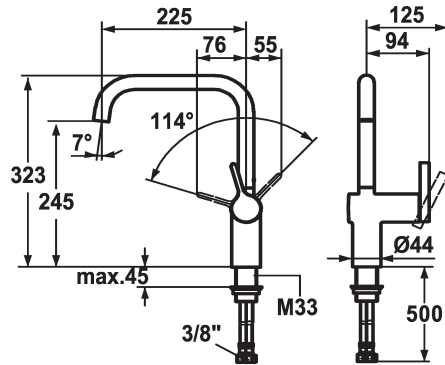

## KWC LIVELLO Lever mixer - Kitchen

Modell-Linie: LIVELLO | 10.231.013.000FL  
Taps | Manual taps

### Color code

chrome

stainless steel

- \* Lever mixer
- \* Lever installation only possible on the right side
- Child safety: cold water flow in lever position towards the front
- \* gap between wall and centre of mounting hole min. 60 mm
- \* Swivel spout 125°, extensible to 360°
- Neoperl® Caché®
- \* OptimalSpace - ample space for washing or working

- \* KWC cartridge M 35 H
- with ceramic discs
- flow rate and temperature continuously variable
- \* Flexible connection hoses 3/8"
- \* Fastening by means of threaded sleeve M33 x 1.5
- \* Mounting hole size ø35 mm

### Technical Data

Flow rate
Connection
Spout
Handling
Color code
Installation_type
Faucet_typ
Design
Dimension Height
Acoustic group
Projection_A
Energy Label
Dimension Water outlet
material

11 l/min (3 bar)
Flexible connection hoses
swivel
side lever
chrome
Pillar installation
Faucet
L-Spout
323
Mains receiver1
A 225
B
245
Brass