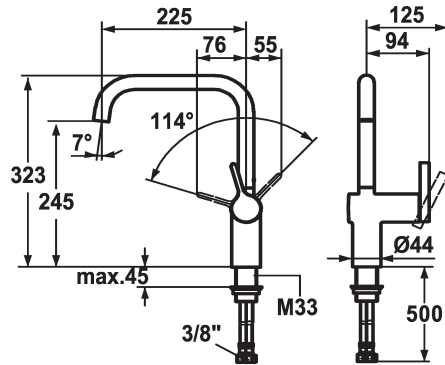

KWC LIVELLO Lever mixer - Kitchen

Modell-Linie: LIVELLO | 10.231.013.000FL
Taps | Manual taps

KWC-No.

122297
chromeline, A 225, flexible connection hoses

122298
stainless steel, A 225, flexible connection hoses

Color code

chromeline

stainless steel

- Lever mixer
- Lever installation only possible on the right side
- Child safety: cold water flow in lever position towards the front
- gap between wall and centre of mounting hole min. 60 mm
- Swivel spout 125°, extensible to 360°
- Neoperl® Caché®
- OptimalSpace - ample space for washing or working

- KWC cartridge M 35 H
- with ceramic discs
- flow rate and temperature continuously variable
- Flexible connection hoses 3/8"
- Fastening by means of threaded sleeve M33 x 1.5
- Mounting hole size ø35 mm

Technical Data

Flow rate	11 l/min (3 bar)
Connection	Flexible connection hoses
Spout	swivel
Handling	side lever
Color code	chromeline
Installation type	Pillar installation
Faucet_typ	Faucet
Design	L-Spout
Measure Height	323
Acoustic group	2
Projection A	A 225
Energy label	B
Dimension Water outlet	245
material	Brass

Flow rate	11 l/min (3 bar)
Connection	Flexible connection hoses
Spout	swivel
Handling	side lever
Color code	chromeline
Installation type	Pillar installation
Faucet_typ	Faucet
Design	L-Spout
Measure Height	323
Acoustic group	2
Projection A	A 225
Energy label	B
Dimension Water outlet	245
material	Brass

Spare Parts