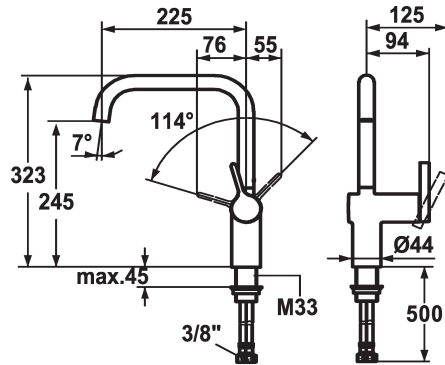

## KWC LIVELLO Lever mixer - Kitchen

Modell-Linie: LIVELLO | 10.231.013.000FL  
Armatura umywalkowa | Armatura jednouchwytywa

### KWC-No.

**122297**  
chromeline, A 225, flexible connection hoses

**122298**  
stainless steel, A 225, flexible connection hoses

- \* Lever mixer
- \* Lever installation only possible on the right side
- Child safety: cold water flow in lever position towards the front
- \* gap between wall and centre of mounting hole min. 60 mm
- \* Swivel spout 125°, extensible to 360°
- Neoperl® Caché®
- \* OptimalSpace - ample space for washing or working

### ATT-KWC-FARBCODE

chromeline

stainless steel

- \* KWC cartridge M 35 H
- with ceramic discs
- flow rate and temperature continuously variable
- \* Flexible connection hoses 3/8"
- \* Fastening by means of threaded sleeve M33 x 1.5
- \* Mounting hole size ø35 mm

### Dane techniczne

A_Spout_Spray
Connection
ATT-KWC-AUSLAUF
Handling
ATT-KWC-FARBCODE
Installation_type
Faucet_typ
ATT-KWC-BAUFORM
Dimension Height
G_Acoustic group
Projection_A
EnergyLabelCH
ATT-KWC-MASS-WASSERAUSTRITT
Material