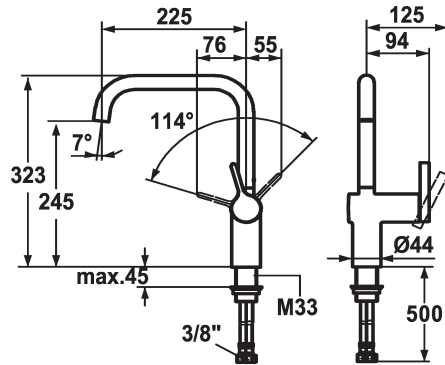

## KWC LIVELLO Lever mixer - Kitchen

Modell-Linie: LIVELLO | 10.231.013.000FL  
Kranar | Hydraulické armatury

### KWC-No.

**122297**  
chromeline, A 225, flexible connection hoses

**122298**  
stainless steel, A 225, flexible connection hoses

- \* Lever mixer
- \* Lever installation only possible on the right side
- Child safety: cold water flow in lever position towards the front
- \* gap between wall and centre of mounting hole min. 60 mm
- \* Swivel spout 125°, extensible to 360°
- Neoperl® Caché®
- \* OptimalSpace - ample space for washing or working

### ATT-KWC-FARBCODE

chromeline

stainless steel

- \* KWC cartridge M 35 H
- with ceramic discs
- flow rate and temperature continuously variable
- \* Flexible connection hoses 3/8"
- \* Fastening by means of threaded sleeve M33 x 1.5
- \* Mounting hole size ø35 mm

## KWC LIVELLO Lever mixer - Kitchen

Modell-Linie: LIVELLO | 10.231.013.000FL  
Kranar | Hydraulické armatury

**Cartridge M 35 H**

---

**538327**  
Z.537.582

---

**Service key Neoperl © Caché ©, JR, 21 mm, red**