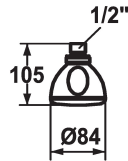

KWC FIT Shower head mono

Modell-Linie: **SHOWERCULTURE | 26.000.221.000**
Suihkut ja suihkupaneelit | Suihkupäät

KWC-No.

122502
chromeline

- * Shower head KWC FIT mono
- * Made of plastic
- * With ball joint
- * Cleaning-friendly faceplate

- * Connecting thread 1/2"
- * To be ordered separately:
- Bracket

Tekniset tiedot

A_Spout_Spray

12 l/min (3 bar)

Halkaisija

D84

ATT-KWC-FARBCODE

chromeline