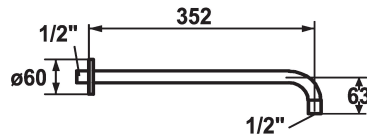

KWC SHOWERCULTURE

Shower arm

Modell-Linie: SHOWERCULTURE | 26.000.800.000

Showers | Shower arms

KWC-No.

122514
chromeline, L 352

125181
matt black, L 352

125182
brushed steel, L 352

Color code

chrome

matt black

brushed steel

* Shower arm
- with escutcheon

suitable for all KWC shower heads (since 2019)
* Connecting thread 1/2"

Technical Data

Diameter
Color code
Faucet_typ
Measure_L
material