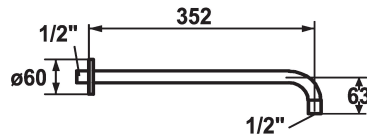

KWC SHOWERCULTURE

Shower arm

Modell-Linie: SHOWERCULTURE | 26.000.800.000

Showers | Shower arms

KWC-No.

122514
chromeline, L 352

125181
matt black, L 352

125182
brushed steel, L 352

Color code

chromeline

matt black

brushed steel

* Shower arm
- with escutcheon

suitable for all KWC shower heads (since 2019)
* Connecting thread 1/2"

Technical Data

Diameter
Color code
Faucet_typ
Measure Lenght
material