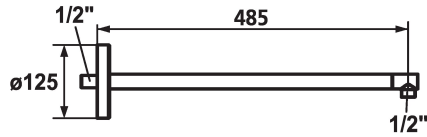

KWC SHOWERCULTURE

Shower arm

Modell-Linie: SHOWERCULTURE | 26.000.812.000

Showers | Shower arms

KWC-No.

122520

chromeline, L 485

* Shower arm
- with escutcheon

suitable for all KWC shower heads
* Connecting thread 1/2"

Technical Data

Diameter

D125

Color code

chrome

Faucet_typ

Wall mounted valve

Measure_L

L 485

material

MESSING