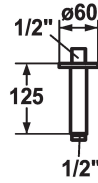

#### KWC-No.

**122521**  
chromeline, L 125

**122523**  
chromeline, L 225

**122525**  
chromeline, L 325

#### Measure\_L

L 125

L 225

L 325

\* Shower arm  
- with escutcheon

suitable for all KWC shower heads  
\* Connecting thread 1/2"

#### Technical Data

Diameter  
Color code  
Faucet\_typ  
Measure\_L  
material

D125  
chrome  
Wall mounted valve  
L 125  
Brass