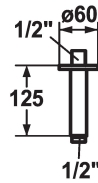

#### KWC-No.

**122521**  
chromeline, L 125

**122523**  
chromeline, L 225

**122525**  
chromeline, L 325

#### Measure\_L

L125

L225

L325

\* Shower arm  
- with escutcheon

suitable for all KWC shower heads  
\* Connecting thread 1/2"

#### Dane techniczne

średnicy

D125

ATT-KWC-FARBCODE

chromeline

Faucet\_typ

19

Measure\_L