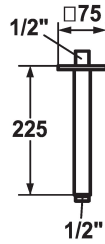

#### KWC-No.

**122522**

chromeline, L 125

**122524**

chromeline, L 225

**122526**

chromeline, L 325

\* Shower arm  
- with escutcheon

suitable for all KWC shower heads  
\* Connecting thread 1/2"

#### Technical Data

Diameter
ATT-KWC-FARBCODE
Installation_type
Faucet_typ
Measure_L
Material

75x75
chromeline
Deckenmontage
19
L225
Mässing