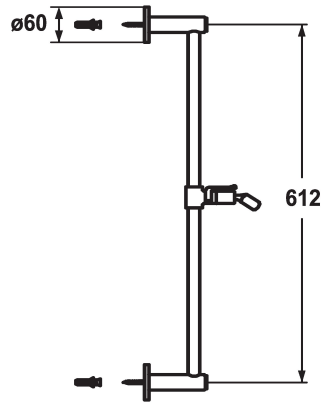

## KWC FIT Sliding wall bar style

Modell-Linie: SHOWERCULTURE | 26.000.502.000

### KWC-No.

**122529**  
chromeline, L 612

**122530**  
chromeline, L 1100

### Measure\_L

L612

L1100

\* KWC Sliding wall bar FIT style  
- "The original"  
\* Made of brass  
\* KWC ball joint bracket, elevation adjustment lockable

\* Tube diameter 18 mm  
\* The sliding wall bar can be shortened to any individual length as required

### Technické údaje

ATT-KWC-DURCHMESSER

D60

ATT-KWC-FARBCODE

chromeline

Faucet\_typ

IP22

Measure\_L\_USA