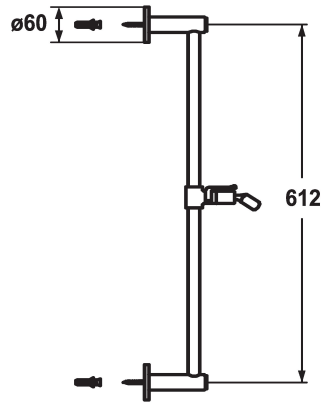

## KWC FIT Sliding wall bar style

Modell-Linie: **SHOWERCULTURE | 26.000.502.000**  
Showers | Complementary parts showers

### KWC-No.

**122529**  
chromeline, L 612

**122530**  
chromeline, L 1100

### Measure\_L

L 612

L 1100

\* KWC Sliding wall bar FIT style  
- "The original"  
\* Made of brass  
\* KWC ball joint bracket, elevation adjustment lockable

\* Tube diameter 18 mm  
\* The sliding wall bar can be shortened to any individual length as required

### Technical Data

|                |
|----------------|
| Diameter       |
| Color code     |
| Faucet_typ     |
| Measure Lenght |
| Measure_L      |
| material       |

|           |
|-----------|
| D60       |
| chrome    |
| IP22      |
| L 24 1/8" |
| L 612     |
| MESSING   |