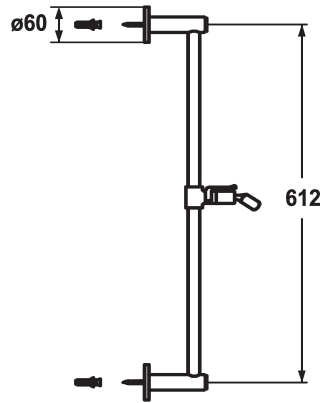

## KWC FIT Sliding wall bar style

Modell-Linie: **SHOWERCULTURE | 26.000.502.000**  
Showers | Complementary parts showers

### KWC-No.

**122529**  
chromeline, L 612

**122530**  
chromeline, L 1100

### Measure Lenght

L 612

L 1100

\* KWC Sliding wall bar FIT style  
- "The original"  
\* Made of brass  
\* KWC ball joint bracket, elevation adjustment lockable

\* Tube diameter 18 mm  
\* The sliding wall bar can be shortened to any individual length as required

### Technical Data

Diameter
Color code
Faucet_typ
Measure Lenght
Measure Lenght
material

D60
chromeline
IP22
L 24 1/8"
L 612
MESSING