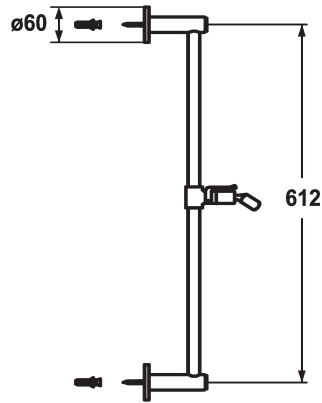

KWC FIT Sliding wall bar style

Modell-Linie: **SHOWERCULTURE | 26.000.502.000**
Showers | Complementary parts showers

KWC-No.

122529
chromeline, L 612

122530
chromeline, L 1100

Measure Lenght

L 612

L 1100

* KWC Sliding wall bar FIT style
- "The original"
* Made of brass
* KWC ball joint bracket, elevation adjustment lockable

* Tube diameter 18 mm
* The sliding wall bar can be shortened to any individual length as required

Technical Data

Diameter

D60

Color code

chromeline

Faucet_typ

IP22

Measure Lenght

L 24 1/8"

Measure Lenght

L 612

material

MESSING