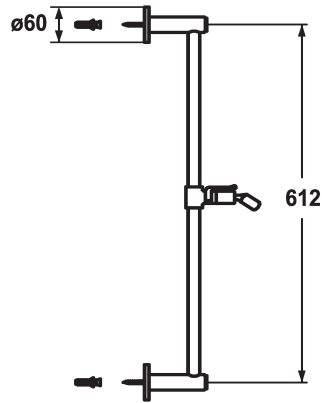

KWC FIT Sliding wall bar style

Modell-Linie: **SHOWERCULTURE | 26.000.502.000**
Suihkut ja suihkupaneelit | Suihkujen täydennysosat

KWC-No.

122529
chromeline, L 612

122530
chromeline, L 1100

Measure_L

L612

L1100

* KWC Sliding wall bar FIT style
- "The original"
* Made of brass
* KWC ball joint bracket, elevation adjustment lockable

* Tube diameter 18 mm
* The sliding wall bar can be shortened to any individual length as required

Tekniset tiedot

Halkaisija

D60

ATT-KWC-FARBCODE

chromeline

Faucet_typ

IP22

Measure_L_USA

L612-I

Measure_L

L612

Materiaali

MESSING

IviCode

0