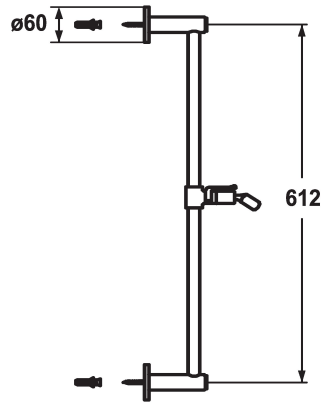

## KWC FIT Sliding wall bar style

Modell-Linie: SHOWERCULTURE | 26.000.502.000

### KWC-No.

**122529**  
chromeline, L 612

**122530**  
chromeline, L 1100

### Measure\_L

L612

L1100

\* KWC Sliding wall bar FIT style  
- "The original"  
\* Made of brass  
\* KWC ball joint bracket, elevation adjustment lockable

\* Tube diameter 18 mm  
\* The sliding wall bar can be shortened to any individual length as required

### Technical Data

Diameter
ATT-KWC-FARBCODE
Faucet_typ
Measure_L_USA
Measure_L
Material

D60
chromeline
IP22
L612-I
L612
MESSING