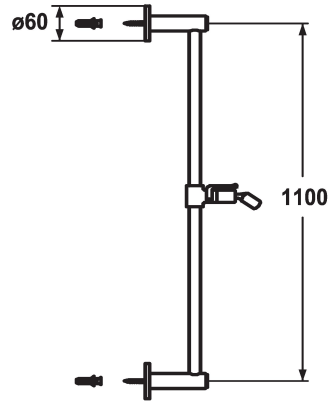

KWC FIT Sliding wall bar style

Modell-Linie: SHOWERCULTURE | 26.000.503.000

KWC-No.

122529
chromeline, L 612

122530
chromeline, L 1100

Measure_L

L612

L1100

* KWC Sliding wall bar FIT style
- "The original"
* Made of brass
* KWC ball joint bracket, elevation adjustment lockable

* Tube diameter 18 mm
* The sliding wall bar can be shortened to any individual length as required

Technické údaje

ATT-KWC-DURCHMESSER

D60

ATT-KWC-FARBCODE

chromeline

Faucet_typ

IP22

Measure_L_USA

L1100-I

Measure_L

L1100

Materiál

MESSING