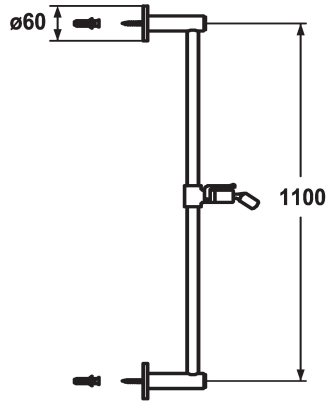

## KWC FIT Sliding wall bar style

Modell-Linie: **SHOWERCULTURE | 26.000.503.000**  
Showers | Complementary parts showers

### KWC-No.

**122529**  
chromeline, L 612

**122530**  
chromeline, L 1100

### Measure\_L

L 612

L 1100

\* KWC Sliding wall bar FIT style  
- "The original"  
\* Made of brass  
\* KWC ball joint bracket, elevation adjustment lockable

\* Tube diameter 18 mm  
\* The sliding wall bar can be shortened to any individual length as required

### Technical Data

Diameter
Color code
Faucet_typ
Measure Lenght
Measure_L
material

D60
chrome
IP22
L 43 5/16"
L 1100
MESSING