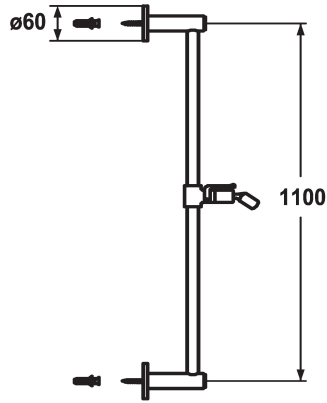

KWC FIT Sliding wall bar style

Modell-Linie: **SHOWERCULTURE | 26.000.503.000**
Showers | Complementary parts showers

KWC-No.

122529
chromeline, L 612

122530
chromeline, L 1100

Measure Lenght

L 612

L 1100

* KWC Sliding wall bar FIT style
- "The original"
* Made of brass
* KWC ball joint bracket, elevation adjustment lockable

* Tube diameter 18 mm
* The sliding wall bar can be shortened to any individual length as required

Technical Data

Diameter
Color code
Faucet_typ
Measure Lenght
Measure Lenght
material

D60
chromeline
IP22
L 43 5/16"
L 1100
MESSING