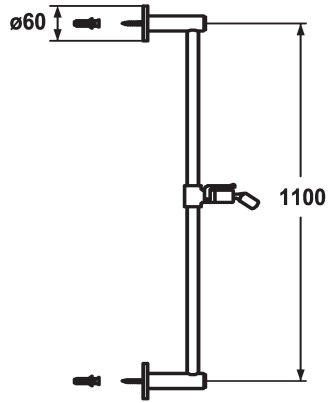

KWC FIT Sliding wall bar style

Modell-Linie: SHOWERCULTURE | 26.000.503.000

KWC-No.

122529
chromeline, L 612

122530
chromeline, L 1100

Measure_L

L612

L1100

* KWC Sliding wall bar FIT style
- "The original"
* Made of brass
* KWC ball joint bracket, elevation adjustment lockable

* Tube diameter 18 mm
* The sliding wall bar can be shortened to any individual length as required

Technical Data

Diameter

D60

ATT-KWC-FARBCODE

chromeline

Faucet_typ

IP22

Measure_L_USA