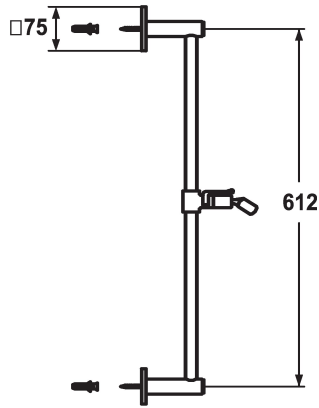

KWC FIT Sliding wall bar design

Modell-Linie: **SHOWERCULTURE | 26.000.504.000**
Showers | Complementary parts showers

KWC-No.

122531
chromeline, L 612

122532
chromeline, L 1100

Measure Lenght

L 612

L 1100

* KWC Sliding wall bar FIT design
- "The original"
* Made of brass
* KWC ball joint bracket, elevation adjustment lockable

* Tube diameter 18 mm
* The sliding wall bar can be shortened to any individual length as required

Technical Data

Diameter	75 x 75
Color code	chromeline
Faucet_typ	IP22
Measure Lenght	L 24 1/8"
Measure Lenght	L 612
material	Brass

Diameter	75 x 75
Color code	chromeline
Faucet_typ	IP22
Measure Lenght	L 24 1/8"
Measure Lenght	L 612
material	Brass