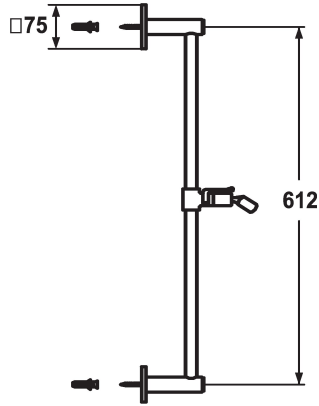

KWC FIT

Sliding wall bar design

Modell-Linie: SHOWERCULTURE | 26.000.504.000

Suihkut ja suihkupaneelit | Suihkujen täydennysosat

KWC-No.

122531
chromeline, L 612

122532
chromeline, L 1100

Measure_L

L612

L1100

* KWC Sliding wall bar FIT design
- "The original"
* Made of brass
* KWC ball joint bracket, elevation adjustment lockable

* Tube diameter 18 mm
* The sliding wall bar can be shortened to any individual length as required

Tekniset tiedot

Halkaisija

75x75

ATT-KWC-FARBCODE

chromeline

Faucet_typ

IP22

Measure_L_USA

L612-I

Measure_L

L612

Materiaali

Messinki

IviCode

0