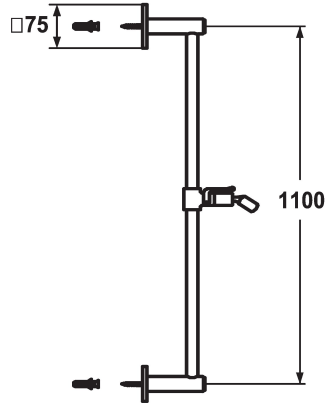

### KWC-No.

**122531**  
chromeline, L 612

**122532**  
chromeline, L 1100

### Measure\_L

L 612

L 1100

\* KWC Sliding wall bar FIT design  
- "The original"  
\* Made of brass  
\* KWC ball joint bracket, elevation adjustment lockable

\* Tube diameter 18 mm  
\* The sliding wall bar can be shortened to any individual length as required

### Technical Data

|                |            |
|----------------|------------|
| Diameter       | 75 x 75    |
| Color code     | chrome     |
| Faucet_typ     | IP22       |
| Measure Lenght | L 43 5/16" |
| Measure_L      | L 1100     |
| material       | Brass      |

|                |            |
|----------------|------------|
| Diameter       | 75 x 75    |
| Color code     | chrome     |
| Faucet_typ     | IP22       |
| Measure Lenght | L 43 5/16" |
| Measure_L      | L 1100     |
| material       | Brass      |