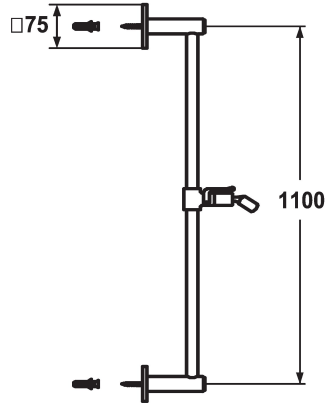

KWC FIT Sliding wall bar design

Modell-Linie: **SHOWERCULTURE | 26.000.505.000**
Showers | Complementary parts showers

KWC-No.

122531
chromeline, L 612

122532
chromeline, L 1100

Measure Lenght

L 612

L 1100

* KWC Sliding wall bar FIT design
- "The original"
* Made of brass
* KWC ball joint bracket, elevation adjustment lockable

* Tube diameter 18 mm
* The sliding wall bar can be shortened to any individual length as required

Technical Data

Diameter	75 x 75
Color code	chromeline
Faucet_typ	IP22
Measure Lenght	L 43 5/16"
Measure Lenght	L 1100
material	MESSING

Diameter	75 x 75
Color code	chromeline
Faucet_typ	IP22
Measure Lenght	L 43 5/16"
Measure Lenght	L 1100
material	MESSING