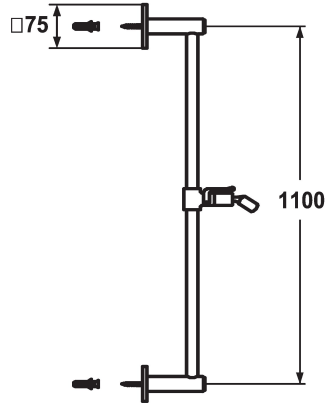

KWC FIT Sliding wall bar design

Modell-Linie: **SHOWERCULTURE | 26.000.505.000**
Showers | Complementary parts showers

KWC-No.

122531
chromeline, L 612

122532
chromeline, L 1100

Measure Lenght

L 612

L 1100

* KWC Sliding wall bar FIT design
- "The original"
* Made of brass
* KWC ball joint bracket, elevation adjustment lockable

* Tube diameter 18 mm
* The sliding wall bar can be shortened to any individual length as required

Technical Data

Diameter	75 x 75
Color code	chromeline
Faucet_typ	IP22
Measure Lenght	L 43 5/16"
Measure Lenght	L 1100
material	Brass

Diameter	75 x 75
Color code	chromeline
Faucet_typ	IP22
Measure Lenght	L 43 5/16"
Measure Lenght	L 1100
material	Brass