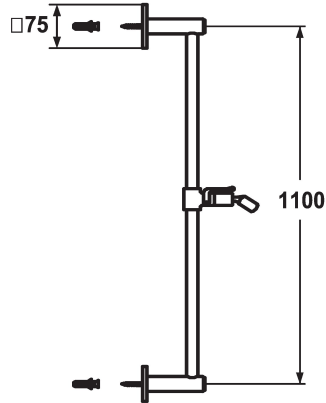

KWC FIT

Sliding wall bar design

Modell-Linie: **SHOWERCULTURE | 26.000.505.000**

Suihkut ja suihkupaneelit | Suihkujen täydennysosat

KWC-No.

122531
chromeline, L 612

122532
chromeline, L 1100

Measure_L

L612

L1100

* KWC Sliding wall bar FIT design
- "The original"
* Made of brass
* KWC ball joint bracket, elevation adjustment lockable

* Tube diameter 18 mm
* The sliding wall bar can be shortened to any individual length as required

Tekniset tiedot

Halkaisija

75x75

ATT-KWC-FARBCODE

chromeline

Faucet_typ

IP22

Measure_L_USA

L1100-I

Measure_L

L1100

Materiaali

Messinki

IviCode

0