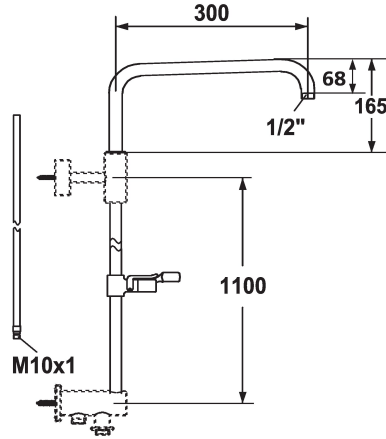

Modell-Linie: **SHOWERCULTURE | 26.004.003.000**  
Sprchové armatury | Sprchové armatury

### KWC-No.

**122533**  
chromeline, A 300, L 1100

**122534**  
chromeline, A 400, L 1100

- \* Sliding wall bar kit
- water-bearing (pipe-in-pipe system)
- incl. shower arm, swiveling
- \* Suitable for connection / fixing to:
  - thermostat with outlet (top) for water-bearing sliding wall bar
  - sliding wall bar holder (bottom)
- \* TouchProtect - anti-scald protection thanks to the "double skin" principle

### Technické údaje

ATT-KWC-FARBCODE

Faucet\_typ

Projection\_A

Measure\_L

Materiál

### Projection\_A

A300

A400

- \* The water-bearing sliding wall bar can be shortened to any individual length as required
- \* KWC ball joint bracket, elevation adjustment lockable
- \* Tube diameter 20 mm
- \* Go to [www.kwc.com](http://www.kwc.com) for comprehensive information on planning, installation and operation, or get in touch with your KWC contact person.