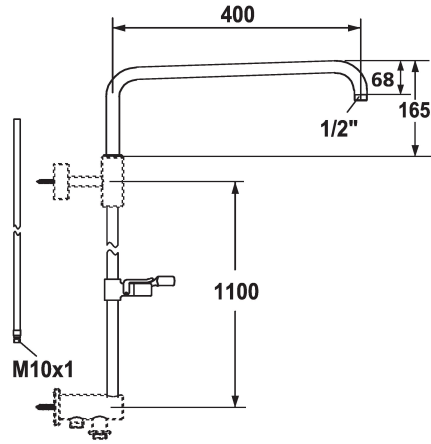

Modell-Linie: **SHOWERCULTURE | 26.004.004.000**
Sprchové armatury | Sprchové armatury

KWC-No.

122533
chromeline, A 300, L 1100

122534
chromeline, A 400, L 1100

- * Sliding wall bar kit
- water-bearing (pipe-in-pipe system)
- incl. shower arm, swiveling
- * Suitable for connection / fixing to:
 - thermostat with outlet (top) for water-bearing sliding wall bar
 - sliding wall bar holder (bottom)
- * The water-bearing sliding wall bar can be shortened to any

Technické údaje

ATT-KWC-FARBCODE

Faucet_typ

Projection_A

Measure_L

Materiál

Projection_A

A300

A400

- individual length as required
- * KWC ball joint bracket, elevation adjustment lockable
- * Tube diameter 20 mm
- * Go to www.kwc.com for comprehensive information on planning, installation and operation, or get in touch with your KWC contact person.

chromeline

IP20

A400

L1100

mosaz