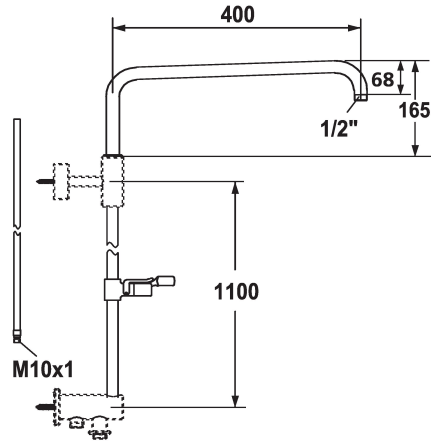

Modell-Linie: SHOWERCULTURE | 26.004.004.000

Showers | Shower Systems

KWC-No.

122533
chromeline, A 300, L 1100

122534
chromeline, A 400, L 1100

- * Sliding wall bar kit
- water-bearing (pipe-in-pipe system)
- incl. shower arm, swiveling
- * Suitable for connection / fixing to:
 - thermostat with outlet (top) for water-bearing sliding wall bar
 - sliding wall bar holder (bottom)
- * The water-bearing sliding wall bar can be shortened to any

Projection_A

A 300

A 400

- individual length as required
- * KWC ball joint bracket, elevation adjustment lockable
- * Tube diameter 20 mm
- * Go to www.kwc.com for comprehensive information on planning, installation and operation, or get in touch with your KWC contact person.

Technical Data

Color code	chrome
Faucet_typ	IP20
Projection_A	A 400
Measure_L	L 1100
material	Brass

Color code	chrome
Faucet_typ	IP20
Projection_A	A 400
Measure_L	L 1100
material	Brass