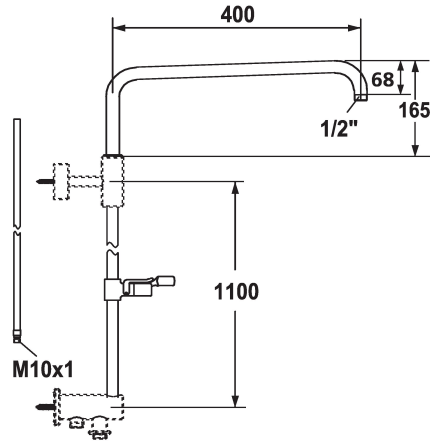

### KWC-No.

**122533**  
chromeline, A 300, L 1100

**122534**  
chromeline, A 400, L 1100

- \* Sliding wall bar kit
- water-bearing (pipe-in-pipe system)
- incl. shower arm, swiveling
- \* Suitable for connection / fixing to:
  - thermostat with outlet (top) for water-bearing sliding wall bar
  - sliding wall bar holder (bottom)
- \* The water-bearing sliding wall bar can be shortened to any

### Projection A

A 300

A 400

- individual length as required
- \* KWC ball joint bracket, elevation adjustment lockable
- \* Tube diameter 20 mm
- \* Go to [www.kwc.com](http://www.kwc.com) for comprehensive information on planning, installation and operation, or get in touch with your KWC contact person.

### Technical Data

Color code
Faucet_typ
Projection A
Measure Lenght
material

chromeline
IP20
A 400
L 1100
Brass