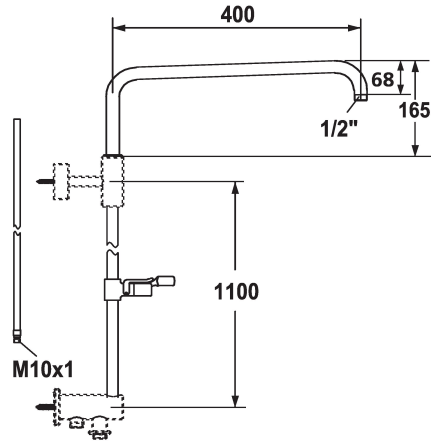

Modell-Linie: SHOWERCULTURE | 26.004.004.000

Suihkut ja suihkupaneelit | Suihkut ja suihkupaneelit

KWC-No.

122533

chromeline, A 300, L 1100

122534

chromeline, A 400, L 1100

* Sliding wall bar kit

- water-bearing (pipe-in-pipe system)
incl. shower arm, swiveling

* Suitable for connection / fixing to:

- thermostat with outlet (top) for water-bearing sliding wall bar

- sliding wall bar holder (bottom)

* The water-bearing sliding wall bar can be shortened to any

Projection_A

A300

A400

individual length as required

* KWC ball joint bracket, elevation adjustment lockable

* Tube diameter 20 mm

* Go to www.kwc.com for comprehensive information on planning, installation and operation, or get in touch with your KWC contact person.

Tekniset tiedot

ATT-KWC-FARBCODE

Faucet_typ

Projection_A

Measure_L

Materiaali

lviCode

chromeline