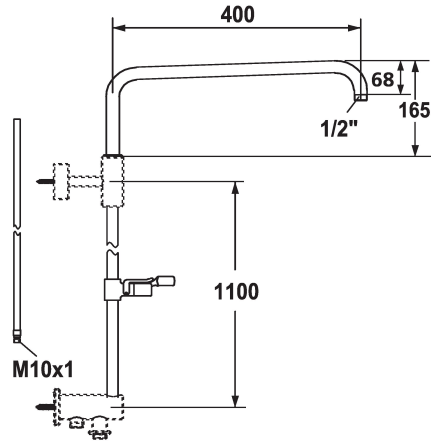

Modell-Linie: SHOWERCULTURE | 26.004.004.000

Armatura natryskowa | Armatura natryskowa

KWC-No.

122533

chromeline, A 300, L 1100

122534

chromeline, A 400, L 1100

* Sliding wall bar kit

- water-bearing (pipe-in-pipe system)
incl. shower arm, swiveling

* Suitable for connection / fixing to:

- thermostat with outlet (top) for water-bearing sliding wall bar

- sliding wall bar holder (bottom)

* The water-bearing sliding wall bar can be shortened to any

Projection_A

A300

A400

individual length as required

* KWC ball joint bracket, elevation adjustment lockable

* Tube diameter 20 mm

* Go to www.kwc.com for comprehensive information on planning, installation and operation, or get in touch with your KWC contact person.

Dane techniczne

ATT-KWC-FARBCODE

Faucet_typ

Projection_A

Measure_L

Material

chromeline

IP20