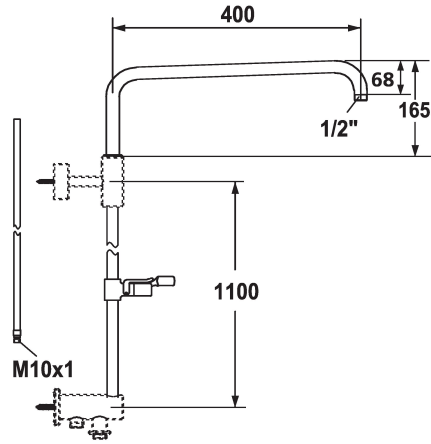

Modell-Linie: SHOWERCULTURE | 26.004.004.000
Duschar | Duschar

KWC-No.

122533
chromeline, A 300, L 1100

122534
chromeline, A 400, L 1100

- * Sliding wall bar kit
- water-bearing (pipe-in-pipe system)
- incl. shower arm, swiveling
- * Suitable for connection / fixing to:
 - thermostat with outlet (top) for water-bearing sliding wall bar
 - sliding wall bar holder (bottom)
- * The water-bearing sliding wall bar can be shortened to any

Projection_A

A300

A400

- individual length as required
- * KWC ball joint bracket, elevation adjustment lockable
- * Tube diameter 20 mm
- * Go to www.kwc.com for comprehensive information on planning, installation and operation, or get in touch with your KWC contact person.

Technical Data

ATT-KWC-FARBCODE

Faucet_typ

Projection_A

Measure_L

Material

chromeline

IP20