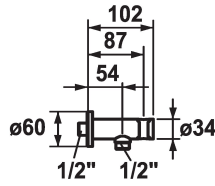

## KWC SHOWERCULTURE

Hose connection

Modell-Linie: SHOWERCULTURE | 26.000.612.000

Showers | Complementary parts showers

### KWC-No.

**122542**  
chromeline

**125405**  
matt black

**125406**  
brushed steel

### Color code

chrome

matt black

brushed steel

\* Hose connection  
- with integrated shower bracket

\* Intrinsicly safe against backflow  
\* Connecting thread 1/2"

### Technical Data

Diameter
Color code
Installation_type
Faucet_typ
Acoustic group
Measure_L
material

D60
chrome
Wall mounted
Hose connection
Battery1
L 54
Brass