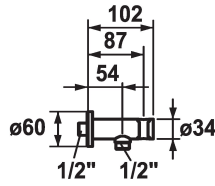

KWC SHOWERCULTURE

Hose connection

Modell-Linie: **SHOWERCULTURE** | 26.000.612.000

Showers | Complementary parts showers

KWC-No.

122542
chromeline

125405
matt black

125406
brushed steel

Color code

chromeline

matt black

brushed steel

* Hose connection
- with integrated shower bracket

* Intrinsicly safe against backflow
* Connecting thread 1/2"

Technical Data

Diameter	D60
Color code	chromeline
Installation type	Wall mounted
Faucet_typ	Hose connection
Acoustic group	yes
Measure Lenght	L 54
material	Brass

Diameter	D60
Color code	chromeline
Installation type	Wall mounted
Faucet_typ	Hose connection
Acoustic group	yes
Measure Lenght	L 54
material	Brass