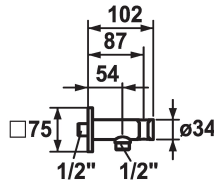

## KWC SHOWERCULTURE

Hose connection

Modell-Linie: SHOWERCULTURE | 26.000.613.000

Showers | Complementary parts showers

### KWC-No.

**122543**  
chromeline

**125407**  
brushed steel

**125548**  
matt black

### Color code

chromeline

brushed steel

matt black

\* Hose connection  
- with integrated shower bracket

\* Intrinsicly safe against backflow  
\* Connecting thread 1/2"

### Technical Data

Diameter	75 x 75
Color code	chromeline
Installation type	Wall mounted
Faucet_typ	Hose connection
Acoustic group	yes
Measure Lenght	L 54
material	Brass

75 x 75
chromeline
Wall mounted
Hose connection
yes
L 54
Brass