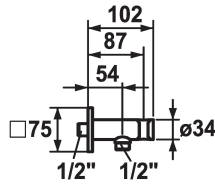

KWC SHOWERCULTURE

Hose connection

Modell-Linie: **SHOWERCULTURE** | 26.000.613.000

Showers | Complementary parts showers

KWC-No.

122543
chromeline

125407
brushed steel

125548
matt black

Color code

chromeline

brushed steel

matt black

* Hose connection
- with integrated shower bracket

* Intrinsicly safe against backflow
* Connecting thread 1/2"

Technical Data

Diameter	75 x 75
Color code	chromeline
Installation type	Wall mounted
Faucet_typ	Hose connection
Acoustic group	yes
Measure Lenght	L 54
material	Brass

75 x 75
chromeline
Wall mounted
Hose connection
yes
L 54
Brass