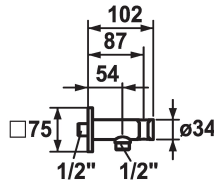

KWC SHOWERCULTURE

Hose connection

Modell-Linie: SHOWERCULTURE | 26.000.613.000

Suihkut ja suihkupaneelit | Suihkujen täydennysosat

KWC-No.

122543
chromeline

125407
brushed steel

125548
matt black

ATT-KWC-FARBCODE

chromeline

brushed steel

matt black

* Hose connection
- with integrated shower bracket

* Intrinsicly safe against backflow
* Connecting thread 1/2"

Tekniset tiedot

Halkaisija

yes

Measure_L

L54

Materiaali

Messinki

IviCode

0