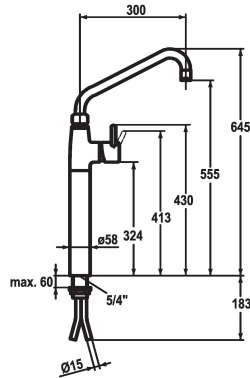

KWC GASTRO

Lever mixer - Commercial kitchen

Modell-Linie: GASTRO | 24.501.064.000

Umyvadlové armatury | Hydraulické armatury

KWC-No.

122587

chromeline, A 300

Projection_A

A300

- * Lever mixer
- * Pillar 300 mm
- * Swivel spout 360°
- with adjustable gland
- Jet regulator
- * OptimalSpace - ample space for washing or working
- * KWC cartridge XL 46 - high capacity

- with ceramic discs
- flow rate and temperature continuously variable
- temperature limitation
- * Copper tubes $\varnothing 15$ mm
- * Fastening by means of threaded sleeve 1 1/4"
- * Mounting hole size $\varnothing 42$ mm

Technické údaje

Connection
ATT-KWC-AUSLAUF
ATT-KWC-FARBCODE
Installation_type
Faucet_typ
Measure_Height
G_Acoustic group
Projection_A
ATT-KWC-MASS-WASSERAUSTRITT

Kupferrohranschlüsse
schwenkbar
F000
Standmontage
01
678
U
A300
588