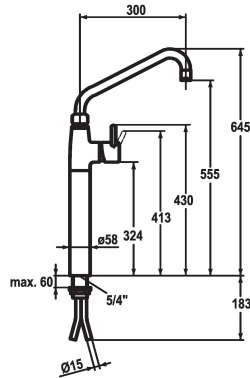

## KWC GASTRO

Lever mixer - Commercial kitchen

Modell-Linie: GASTRO | 24.501.064.000

Hanat | Käsi­käytöiset hanat

### KWC-No.

**122587**

chromeline, A 300

- \* Lever mixer
- \* Pillar 300 mm
- \* Swivel spout 360°
- with adjustable gland
- Jet regulator
- \* OptimalSpace - ample space for washing or working
- \* KWC cartridge XL 46 - high capacity

### Projection\_A

A300

- with ceramic discs
- flow rate and temperature continuously variable
- temperature limitation
- \* Copper tubes  $\varnothing 15$  mm
- \* Fastening by means of threaded sleeve 1 3/4"
- \* Mounting hole size  $\varnothing 42$  mm

### Tekniset tiedot

Connection

Spout

ATT-KWC-FARBCODE

Installation\_type

Faucet\_typ

Measure\_Height

G\_Acoustic group