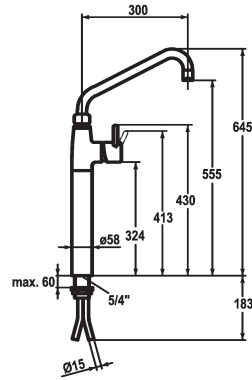

### KWC-No.

**122587**

chromeline, A 300

### Projection\_A

A300

- \* Lever mixer
- \* Pillar 300 mm
- \* Swivel spout 360°
- with adjustable gland
- Jet regulator
- \* OptimalSpace - ample space for washing or working
- \* KWC cartridge XL 46 - high capacity

- with ceramic discs
- flow rate and temperature continuously variable
- temperature limitation
- \* Copper tubes ø15 mm
- \* Fastening by means of threaded sleeve 1 3/4"
- \* Mounting hole size ø42 mm

### Technical Data

Connection
ATT-KWC-AUSLAUF
ATT-KWC-FARBCODE
Installation_type
Faucet_typ
Measure_Height
G_Acoustic group
Projection_A
ATT-KWC-MASS-WASSERAUSTRITT

Kupferrohranschlüsse
schwenkbar
F000
Standmontage
01
678
U
A300
588