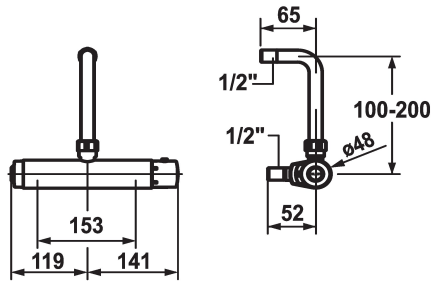

KWC IQUA

Thermostatic mixer - Automatic, low-contact - Shower

Modell-Linie: IQUA | 21.692.100.000OR

KWC-No.

123294

chromeline, AD 153, without wall connections, battery

123295

chromeline, AD 153, battery, without hand shower and hose

- duration of water flow - adjustable, 45 seconds (factory setting)
- 24- or 48-hour-hygiene flushing activatable
- * Electrovalve
- * Scope of delivery:
 - Battery 6 V Lithium waterproof bonded
 - lifespan at 100 circuits/day: 4 years

Technické údaje

Connection
ATT-KWC-BRAUSEGARNITUR
ATT-KWC-STROMVERSORGUNG
ATT-KWC-FARBCODE
Installation_type
Faucet_typ
Connection measure

ohne_Raccords
0,2
yes
F000
2
04
AD02